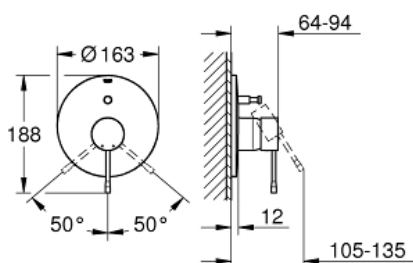

ESSENCE
Single-lever bath mixer
MODEL # 19285001

Pure Freude
an Wasser

GROHE

Product Description:
ESSENCE
Single-lever bath mixer

Standard Specification:
set for final installation for
33 961 000, 33 963 000, 33 965 000, 35 501 000
without concealed body
metal lever

GROHE StarLight chrome finish
automatic diverter: bath/shower
escutcheon and shaft sealing
metal escutcheon
covered fixing
min. recommended pressure 1.0 bar

Color:
□ 19285001 chrome