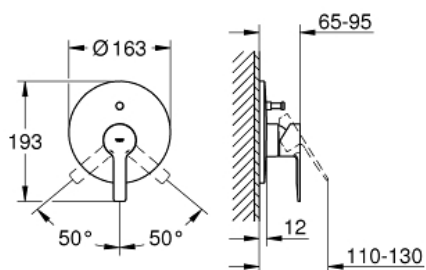

LINEARE  
Single-lever bath mixer  
MODEL # 19297001

Pure Freude  
an Wasser

GROHE

**Product Description:**  
**LINEARE**  
**Single-lever bath mixer**

**Standard Specification:**  
set for final installation for  
33 961 000, 33 963 000, 33 965 000, 35 501 000  
without concealed body  
metal lever

**GROHE StarLight** chrome finish  
automatic diverter: bath/shower  
escutcheon and shaft sealing  
metal escutcheon  
covered fixing  
min. recommended pressure 1.0 bar

**Color:**  
□ 19297001 chrome