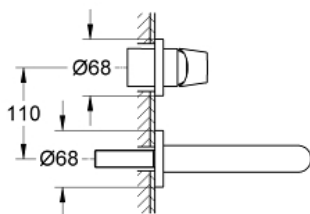

EUROSMART COSMOPOLITAN

Two-hole basin mixer S-Size

MODEL # 19381000

Pure Freude
an Wasser

GROHE

Product Description:
EUROSMART COSMOPOLITAN
Two-hole basin mixer
S-Size

Standard Specification:
wall mounted
set for final installation for
23 571 000
without concealed body
metal escutcheon
metal lever

GROHE StarLight chrome finish
GROHE AquaGuide adjustable mousseur
center distance 110 mm
projection 170 mm

Color:
□ 19381000 chrome