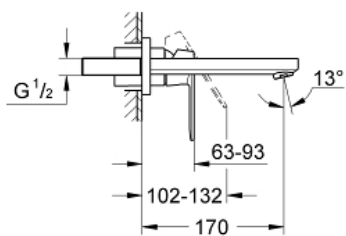

EUROSMART COSMOPOLITAN

Two-hole basin mixer S-Size

MODEL # 19381000

Pure Freude
an Wasser

GROHE

Product Description:
EUROSMART COSMOPOLITAN
Two-hole basin mixer
S-Size

Standard Specification:
wall mounted
set for final installation for
23 571 000
without concealed body
metal escutcheon
metal lever

GROHE StarLight chrome finish
GROHE AquaGuide adjustable mousseur
center distance 110 mm
projection 170 mm

Color:
□ 19381000 chrome