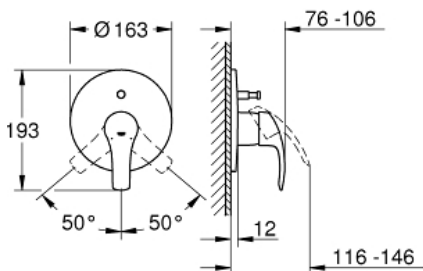

EUROSMART
Single-lever bath mixer
MODEL # 19450002

Pure Freude
an Wasser

GROHE

Product Description:
EUROSMART
Single-lever bath mixer

Standard Specification:
set for final installation for
33 961 000, 33 963 000, 33 965 000, 35 501 000
without concealed body
metal lever

GROHE StarLight chrome finish
GROHE QuickFix covered fixation
automatic diverter: bath/shower
escutcheon and shaft sealing
metal wall escutcheon

Color:
□ 19450002 chrome