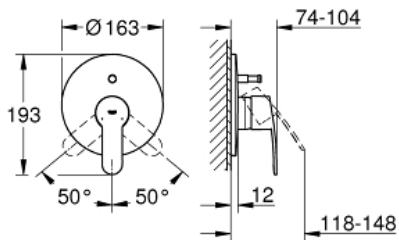

EUROSTYLE COSMOPOLITAN

Single-lever bath mixer

MODEL # 19506002

*Pure Freude
an Wasser*

GROHE
WAVE

Product Description:
EUROSTYLE COSMOPOLITAN
Single-lever bath mixer

Standard Specification:
set for final installation for
33 961 000, 33 963 000, 33 965 000, 35 501 000
without concealed body
metal lever
GROHE StarLight chrome finish
automatic diverter: bath/shower
escutcheon and shaft sealing
wall escutcheon
covered fixing