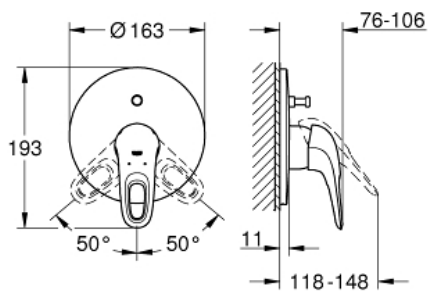

EUROSTYLE
Single-lever bath mixer
MODEL # 19506003

Pure Freude
an Wasser

GROHE

Product Description:
EUROSTYLE
Single-lever bath mixer

Standard Specification:
set for final installation for
33 961 000, 33 963 000, 33 965 000, 35 501 000
without concealed body
loop metal lever
GROHE StarLight chrome finish
GROHE QuickFix covered fixation
automatic diverter: bath/shower
escutcheon and shaft sealing
metal wall escutcheon

Color:
□ 19506003 chrome