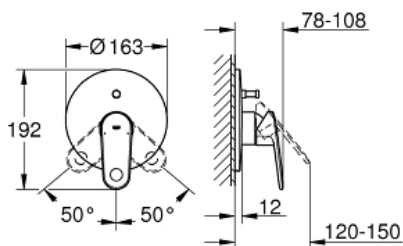

EUROPLUS  
Single-lever bath mixer  
MODEL # 19536002

Pure Freude  
an Wasser

GROHE

**Product Description:**  
**EUROPLUS**  
Single-lever bath mixer

**Standard Specification:**  
set for final installation for  
33 961 000, 33 963 000, 33 965 000, 35 501 000  
without concealed body  
metal lever  
**GROHE StarLight** chrome finish  
automatic diverter: bath/shower  
escutcheon and shaft sealing  
wall escutcheon  
covered fixing