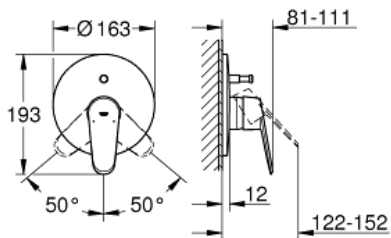

EURODISC COSMOPOLITAN  
Single-lever bath mixer

MODEL # 19548002

Pure Freude  
an Wasser

GROHE

**Product Description:**  
EURODISC COSMOPOLITAN  
Single-lever bath mixer

**Standard Specification:**  
set for final installation for  
33 961 000, 33 963 000, 33 965 000, 35 501 000  
without concealed body  
metal lever