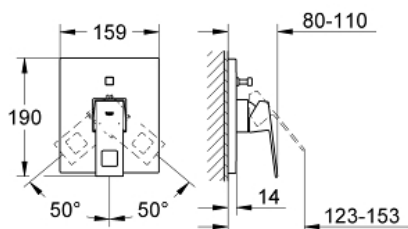

EUROCUBE
Single-lever bath mixer
MODEL # 19896000

Pure Freude
an Wasser

GROHE

Product Description:
EUROCUBE
Single-lever bath mixer

Standard Specification:
set for final installation for
33 961 000, 33 963 000, 33 965 000, 35 501 000
without concealed body
metal lever
GROHE StarLight chrome finish
automatic diverter: bath/shower
escutcheon and shaft sealing
metal escutcheon
covered fixing