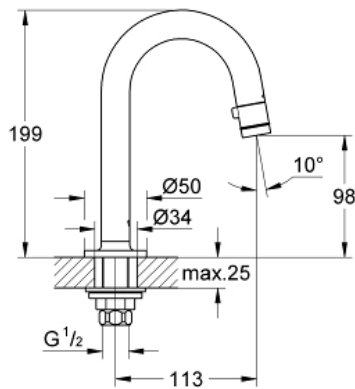

Universal pillar tap 1/2"

MODEL # 20201000

Pure Freude
an Wasser

GROHE

Product Description:

Universal pillar tap 1/2"

Standard Specification:

C-spout
flow rate: 6 l/min at 3 bar flow pressure
flow-stop mousseur
ceramic disk headpart
union nut 1/2"
with 10.5 mm drilling
GROHE StarLight chrome finish
projection 113 mm

Color:

□ 20201000 chrome