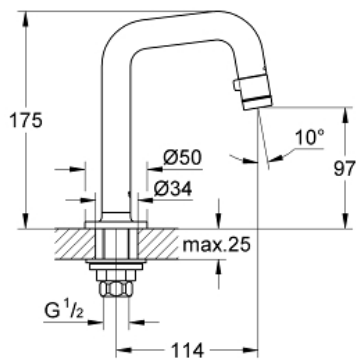

Universal pillar tap 1/2"

MODEL # 20202000

Pure Freude
an Wasser

GROHE

Product Description:

Universal pillar tap 1/2"

Standard Specification:

7°-spout

flow rate: 6 l/min at 3 bar flow pressure

flow-stop mousseur

ceramic disk headpart

union nut 1/2"

with 10.5 mm drilling

GROHE StarLight chrome finish

projection 114 mm

Color: