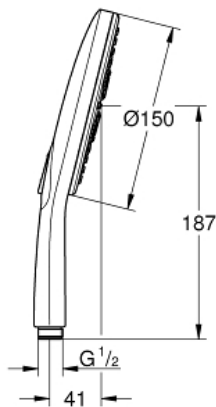

RAINSHOWER SMARTACTIVE
150
Hand shower 3 sprays
MODEL # 26590000

Pure Freude
an Wasser

GROHE

Product Description:
RAINSHOWER SMARTACTIVE 150
Hand shower 3 sprays

Standard Specification:

spray plate chrome

GROHE Rain including DripStop, Jet including DripStop, ActiveMassage