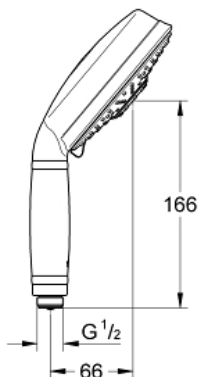

RAINSHOWER RUSTIC 130

Hand shower 3 sprays

MODEL # 27127000

Pure Freude
an Wasser

GROHE

Product Description:

RAINSHOWER RUSTIC 130
Hand shower 3 sprays

Standard Specification:

Rain, Jet, Pure

connection thread 1/2"

GROHE StarLight chrome finish

SpeedClean anti-lime system

Inner WaterGuide for a longer life

universal mounting system, fitting all standard shower hoses

suitable for instantaneous heater

minimum flow rate 5 l/min.

min. recommended pressure 1.0 bar

The hand shower is suitable for minimum

flow rate of 5 l/min and a maximum of

25 l/min (DIN EN 1112). Minimum pressure

> 0.5 bar, maximum 5 bar (DIN EN 1112).