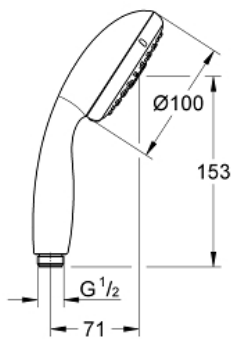

TEMPESTA 100
Hand shower 3 sprays
MODEL # 28261002

Pure Freude
an Wasser

GROHE

Product Description:
TEMPESTA 100
Hand shower 3 sprays

Standard Specification:

GROHE Rain O², Rain, Massage

GROHE DreamSpray perfect spray pattern

GROHE StarLight chrome finish

SpeedClean anti-lime system

Inner WaterGuide for a longer life

ShockProof silicone ring prevents damages caused by shower falling

universal mounting system, fitting all standard shower hoses
suitable for instantaneous heater

min. recommended pressure 1.0 bar

Color:

□ 28261002 chrome