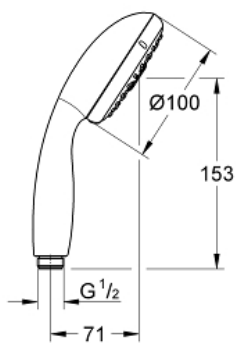

TEMPESTA 100  
Hand shower 4 sprays  
MODEL # 28578002

Pure Freude  
an Wasser

GROHE

**Product Description:**  
**TEMPESTA 100**  
**Hand shower 4 sprays**

**Standard Specification:**

GROHE Rain O<sup>2</sup>, Rain, Massage, Jet

universal mounting system, fitting all standard shower hoses  
suitable for instantaneous heater

min. recommended pressure 1.0 bar

**Color:**

□ 28578002 chrome