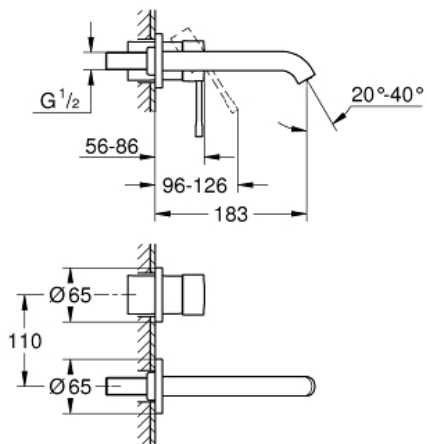

ESSENCE  
Two-hole basin mixer M-Size  
MODEL # 19408001

Pure Freude  
an Wasser

GROHE

**Product Description:**

**ESSENCE**  
Two-hole basin mixer  
M-Size

**Standard Specification:**

wall mounted  
set for final installation for 23 571 000  
without concealed body  
metal escutcheon  
metal lever  
**GROHE StarLight** chrome finish  
**GROHE EcoJoy** mousseur 5.7 l/min  
**GROHE AquaGuide** adjustable mousseur  
center distance 110 mm  
projection 183 mm  
min. recommended pressure 1.0 bar

**Color:**

□ 19408001 chrome