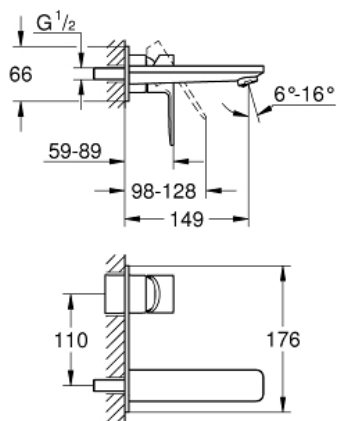

LINEARE  
Two-hole basin mixer M-Size  
MODEL # 19409001

Pure Freude  
an Wasser

GROHE

**Product Description:**

**LINEARE**  
**Two-hole basin mixer**  
**M-Size**

**Standard Specification:**

wall mounted  
set for final installation for 23 571 000  
without concealed body  
metal escutcheon  
metal lever  
**GROHE StarLight** chrome finish  
**GROHE EcoJoy** mousseur 5.7 l/min  
**GROHE AquaGuide** adjustable mousseur  
center distance 110 mm  
projection 149 mm  
min. recommended pressure 1.0 bar

**Color:**

□ 19409001 chrome