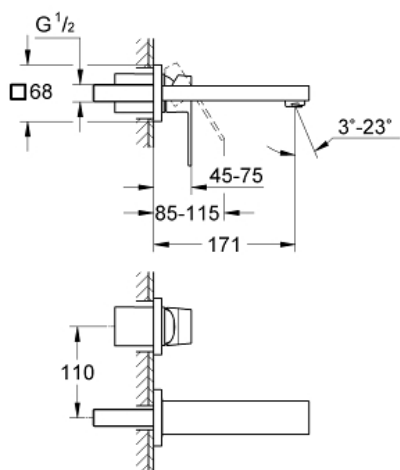

EUROCUBE
Two-hole basin mixer S-Size
MODEL # 19895000

Pure Freude
an Wasser

GROHE

Product Description:

EUROCUBE
Two-hole basin mixer
S-Size

Standard Specification:

wall mounted
set for final installation for
23 200
without concealed body
metal escutcheon
metal lever

GROHE StarLight chrome finish

GROHE AquaGuide adjustable mousseur

center distance 110 mm

projection 171 mm

min. recommended pressure 1.0 bar

Color:

□ 19895000 chrome